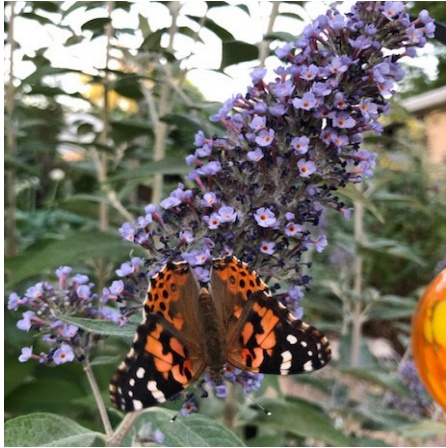

Wisconsin Back Yard Plant List

Butterfly Bush
Buddleia davidii
Plant Type:
Water Use:

Surprise Lily
Lycoris squamigera
Plant Type:
Water Use:

Lupines
Unknown
Plant Type:
Water Use:

Cobralilies
Chasamanthe floribunda
Plant Type: Bulb
Water Use: Low